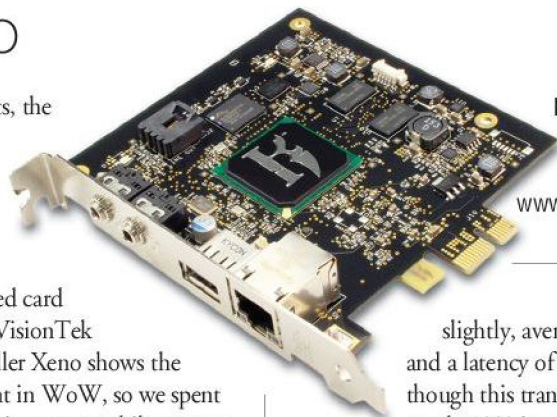

VisionTek Killer Xeno Pro

With the help of Bigfoot Networks' technology, VisionTek is tackling gaming network performance with the Killer Xeno Pro network card. The Killer Xeno works by routing all game traffic through the card, rather than the Windows network stack on the CPU, theoretically speeding up performance by 40% and increasing the frame rate by 27%, according to VisionTek.

We tested the Killer Xeno by monitoring the frame rate and latency in Team Fortress 2 and World of Warcraft. We compared averages between our system's onboard Realtek 8111C PCI-E Gigabit Ethernet Adapter and the Killer Xeno using Fraps and also the PerfMon add-on for WoW.

In our TF2 tests, the Killer Xeno came out ahead in terms of frames per second, averaging 202fps, while the integrated card averaged 135fps. VisionTek asserts that the Killer Xeno shows the most improvement in WoW, so we spent some time comparing scores while competing in Alterac Valley, a 40v40 battleground. We attempted to create as similar a test experience as possible for each network card by running the same battleground back-to-back. Our integrated card averaged 144fps and held a steady latency of 235ms. With the Killer Xeno, our scores improved